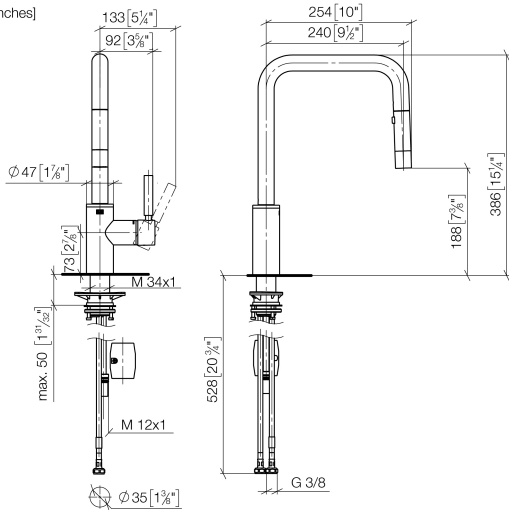

**META SQUARE Single-lever mixer Pull-down with spray function - Durabronss (23kt Gold)**

META SQUARE

33 870 861

- 240mm projection
- pivotable spout 360°
- Optional swivel limiter available with swivel limiter set 12 823 970 90
- laminar and spray flow
- 1800 mm metal shower hose
- sprayface with anti-scaling system
- max. flow 10.4 l/min at 3 bar flow pressure
- lead-free
- This product can help a building meet the requirements of Green Building Rating Systems, e.g. LEED®, BREEAM®, DGNB

10 712 970-09

33 870 861

mm [inches]

1:5

**Flow rate chart**

**Certificates**

LGA\_38641.

Belgaqua\_24-005-  
27\_3.

33 870 861

**Spare parts list**

No.	Item Number	Name	Quantity used	Delivery time
1	90 12 11 148 00-09	shower	1	-
Spare part can no longer be ordered, please order the replacement item				
2	04 30 02 120 00-85	hose	1	30
3	90 28 22 308 00-09	spout	1	-
Spare part can no longer be ordered, please order the replacement item				
4	09 28 10 160 90	ring	2	2
5	09 18 40 186 90	sleeve	1	2
6	90 15 05 064 05 90	cartridge	1	2
7	09 14 10 190 90	seal	1	2
8	09 28 30 030-09	cover	1	40
9	90 20 66 027 00-09	handle	1	40
10	04 30 11 040 00 90	fixing set	1	2
11	09 20 93 056 90	insert	1	2
12	04 30 04 100 00 90	hose	2	2
13	04 28 20 067 00 90	pipe	1	2
14	90 24 03 253 00 90	adaptor	1	2
15	04 21 50 010 00 90	accessories	1	2