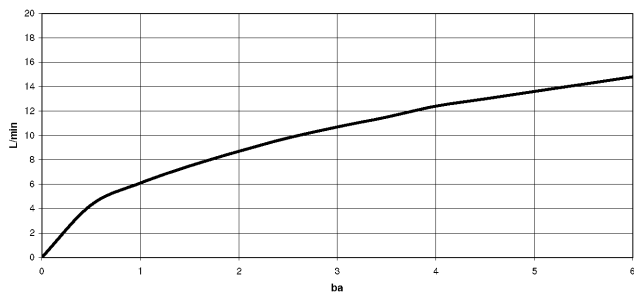

**META SQUARE Single-lever mixer Pull-down with spray function - Durabronss (23kt Gold)**

META SQUARE

33 870 861

- 240mm projection
- pivotable spout 360°
- Optional swivel limiter available with swivel limiter set 12 823 970 90
- laminar and spray flow
- 1800 mm metal shower hose
- sprayface with anti-scaling system
- max. flow 10.4 l/min at 3 bar flow pressure
- lead-free
- This product can help a building meet the requirements of Green Building Rating Systems, e.g. LEED®, BREEAM®, DGNB

10 712 970-09

33 870 861

mm [inches]

1:5

**Flow rate chart**

**Certificates**

LGA\_38641.

Belgaqua\_24-005-  
27\_3.