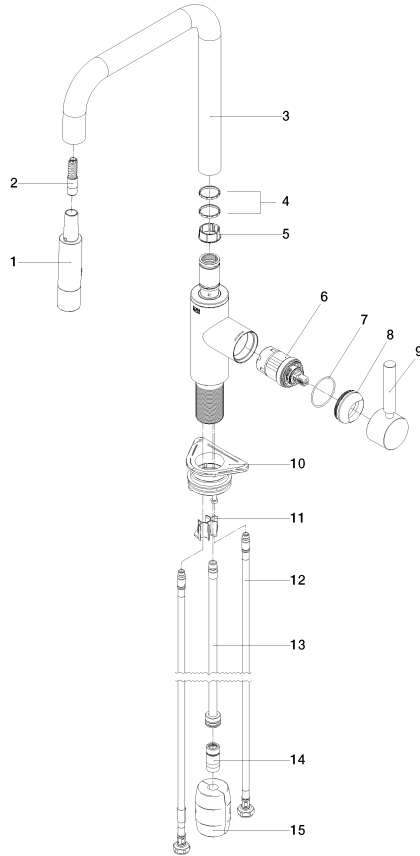

**META SQUARE Single-lever mixer Pull-down with spray function - Durabronss (23kt Gold)**

META SQUARE

33 870 861

- 240mm projection
- pivotable spout 360°
- Optional swivel limiter available with swivel limiter set 12 823 970 90
- laminar and spray flow
- 1800 mm metal shower hose
- sprayface with anti-scaling system
- max. flow 10.4 l/min at 3 bar flow pressure
- lead-free
- This product can help a building meet the requirements of Green Building Rating Systems, e.g. LEED®, BREEAM®, DGNB

10 712 970-09

33 870 861

mm [inches]

1:5

**Flow rate chart**

**Certificates**

LGA\_38641.

Belgaqua\_24-005-  
27\_3.

33 870 861

**Spare parts list**

No.	Item Number	Name	Quantity used	Delivery time
1	90 12 11 148 00-09	shower	1	-
Spare part can no longer be ordered, please order the replacement item				
2	04 30 02 120 00-85	hose	1	30
3	90 28 22 308 00-09	spout	1	-
Spare part can no longer be ordered, please order the replacement item				
4	09 28 10 160 90	ring	2	2
5	09 18 40 186 90	sleeve	1	2
6	90 15 05 064 05 90	cartridge	1	2
7	09 14 10 190 90	seal	1	2
8	09 28 30 030-09	cover	1	40
9	90 20 66 027 00-09	handle	1	40
10	04 30 11 040 00 90	fixing set	1	2
11	09 20 93 056 90	insert	1	2
12	04 30 04 100 00 90	hose	2	2
13	04 28 20 067 00 90	pipe	1	2
14	90 24 03 253 00 90	adaptor	1	2
15	04 21 50 010 00 90	accessories	1	2